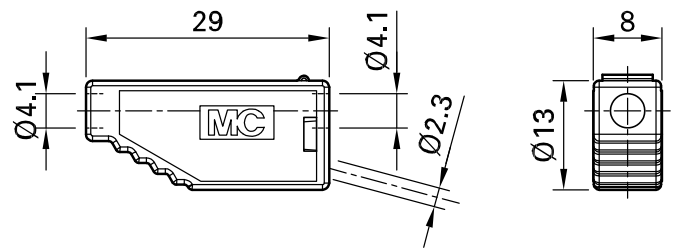

KT410

Item number 22.2140-*

Insulating part

Technical data	
Diameter of plug system	4 mm
Standard color(s) *	20 21 22 23 24 25 26 27 28 29