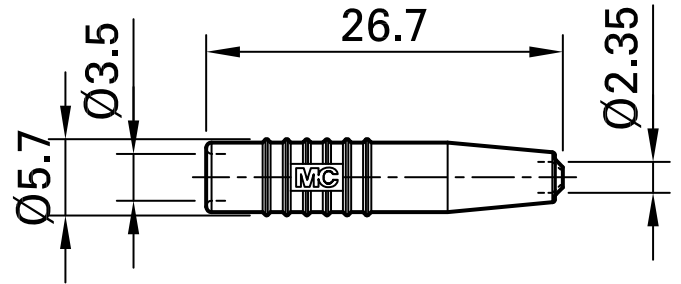

KT205-S

Item number 22.2360-*

Insulating part

Technical data

Diameter of plug system

2 mm

Standard color(s) *

21 22 23