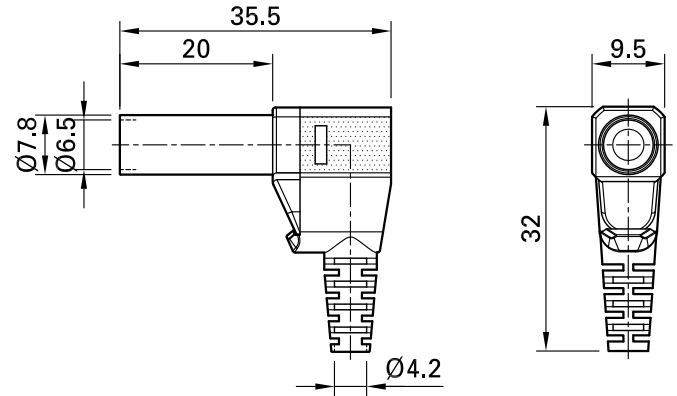

KT425-SW

Item number 22.2370-*

Insulating part

Technical data	
Diameter of plug system	4 mm
Standard color(s) *	20 21 22 23 24 25 26