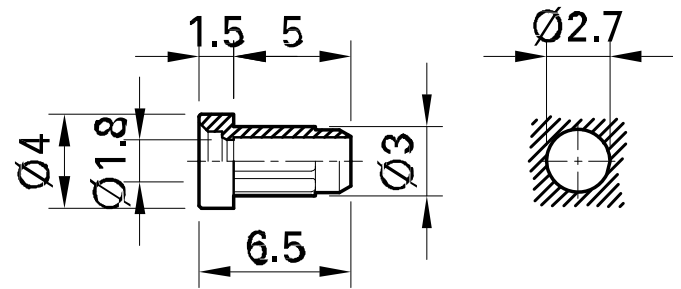

I-EB1

Item number 23.5000-*

Insulator

Technical data	
Diameter of plug system	1 mm
Standard color(s) *	20 21 22 23 24 25 26 27 28 29