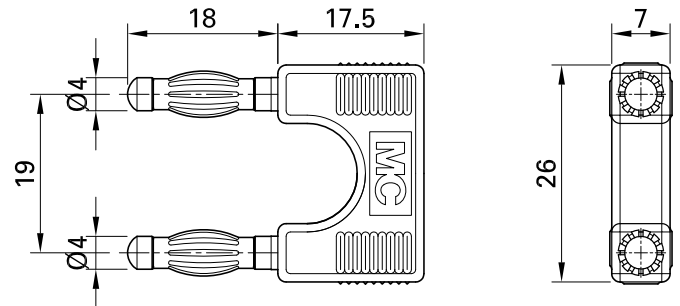

KS4-19L

Item number 24.0020-*

Insulated Ø 4 mm. Made of brass, one piece and with spring-loaded MULTILAM.

Technical data	
Diameter of plug system	4 mm
Rated Values	30 V, 32 A / 60 V, 32 A
Surface treatment electrical contact	Au
Base material electrical contact	CuZn
Standard color(s) *	28
Plug spacing	19 mm
Test accessory acc. to	IEC EN 61010-031
User-Information	I 099