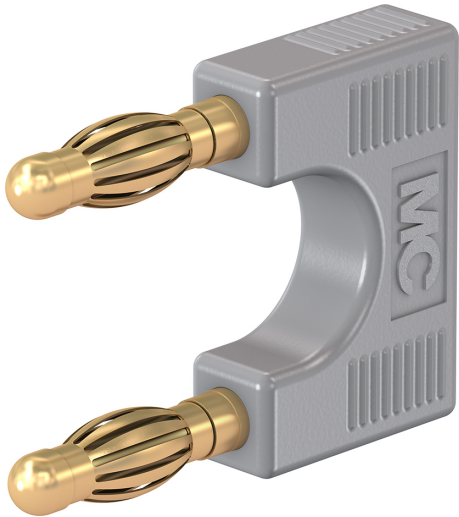

KS4-19L

Item number 24.0020-*

Insulated Ø 4 mm. Made of brass, one piece and with spring-loaded MULTILAM.

Technical data	
Diameter of plug system	4 mm
Rated Values	30 V, 32 A / 60 V, 32 A
Surface treatment electrical contact	Au
Base material electrical contact	CuZn
Standard color(s) *	28
Plug spacing	19 mm
Test accessory acc. to	IEC EN 61010-031
User-Information	I 099