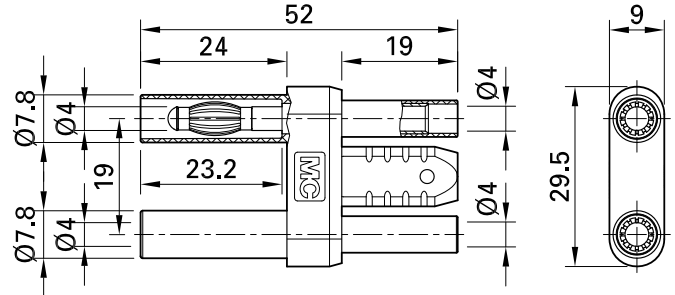

# SKS4-19L/1

Item number 24.0028-\*

Insulated, Ø 4 mm, made of brass. Plugs with spring-loaded MULTILAM and rigid insulating sleeves. With insulated grip and with two in-line Ø 4 mm rigid sockets accepting spring-loaded Ø 4 mm plugs with rigid insulating sleeve.

Technical data	
Diameter of plug system	4 mm
Rated Values	1000 V, CAT II, 32 A
Surface treatment electrical contact	Ni
Base material electrical contact	CuZn
Standard color(s) *	21 22 23
Optional color(s)	20 24 25 26 27 28 29
Plug spacing	19 mm
Test accessory acc. to	IEC EN 61010-031
User-Information	I 006
Approvals	CE